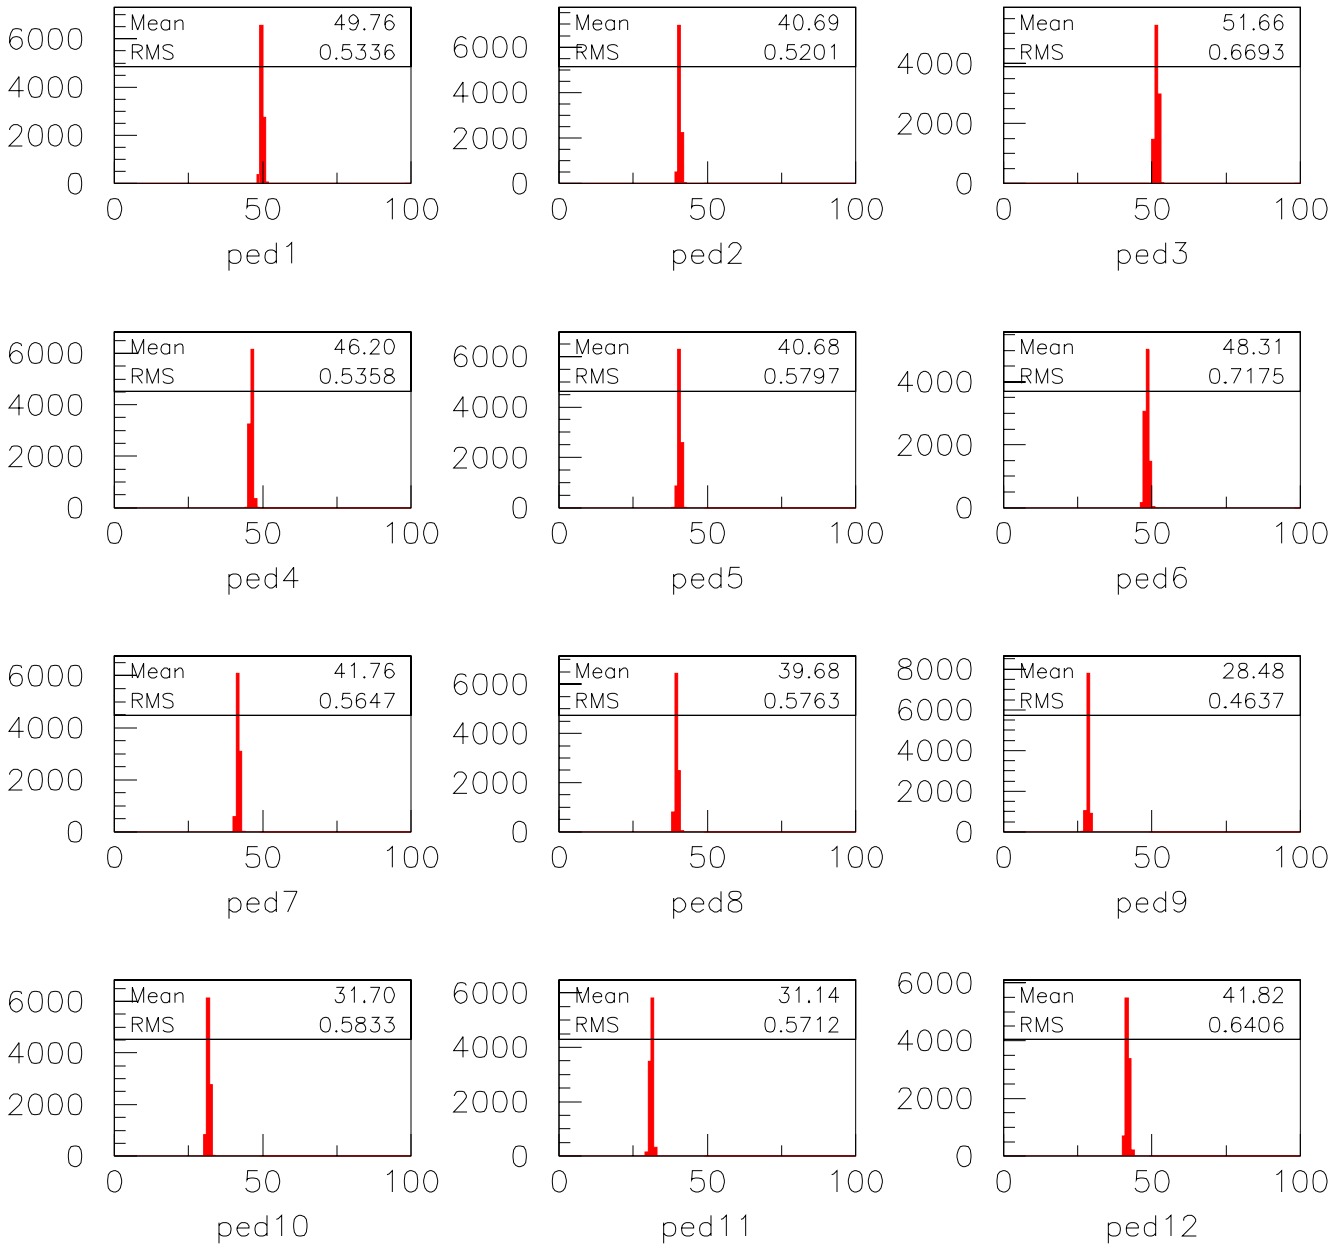

Low Gain Pedestal Run with Chicago Interface Card

Low Gain Pedestal Run with Chicago Interface Card

Low Gain Pedestal Run with Chicago Interface Card

Low Gain Pedestal Run with Chicago Interface Card