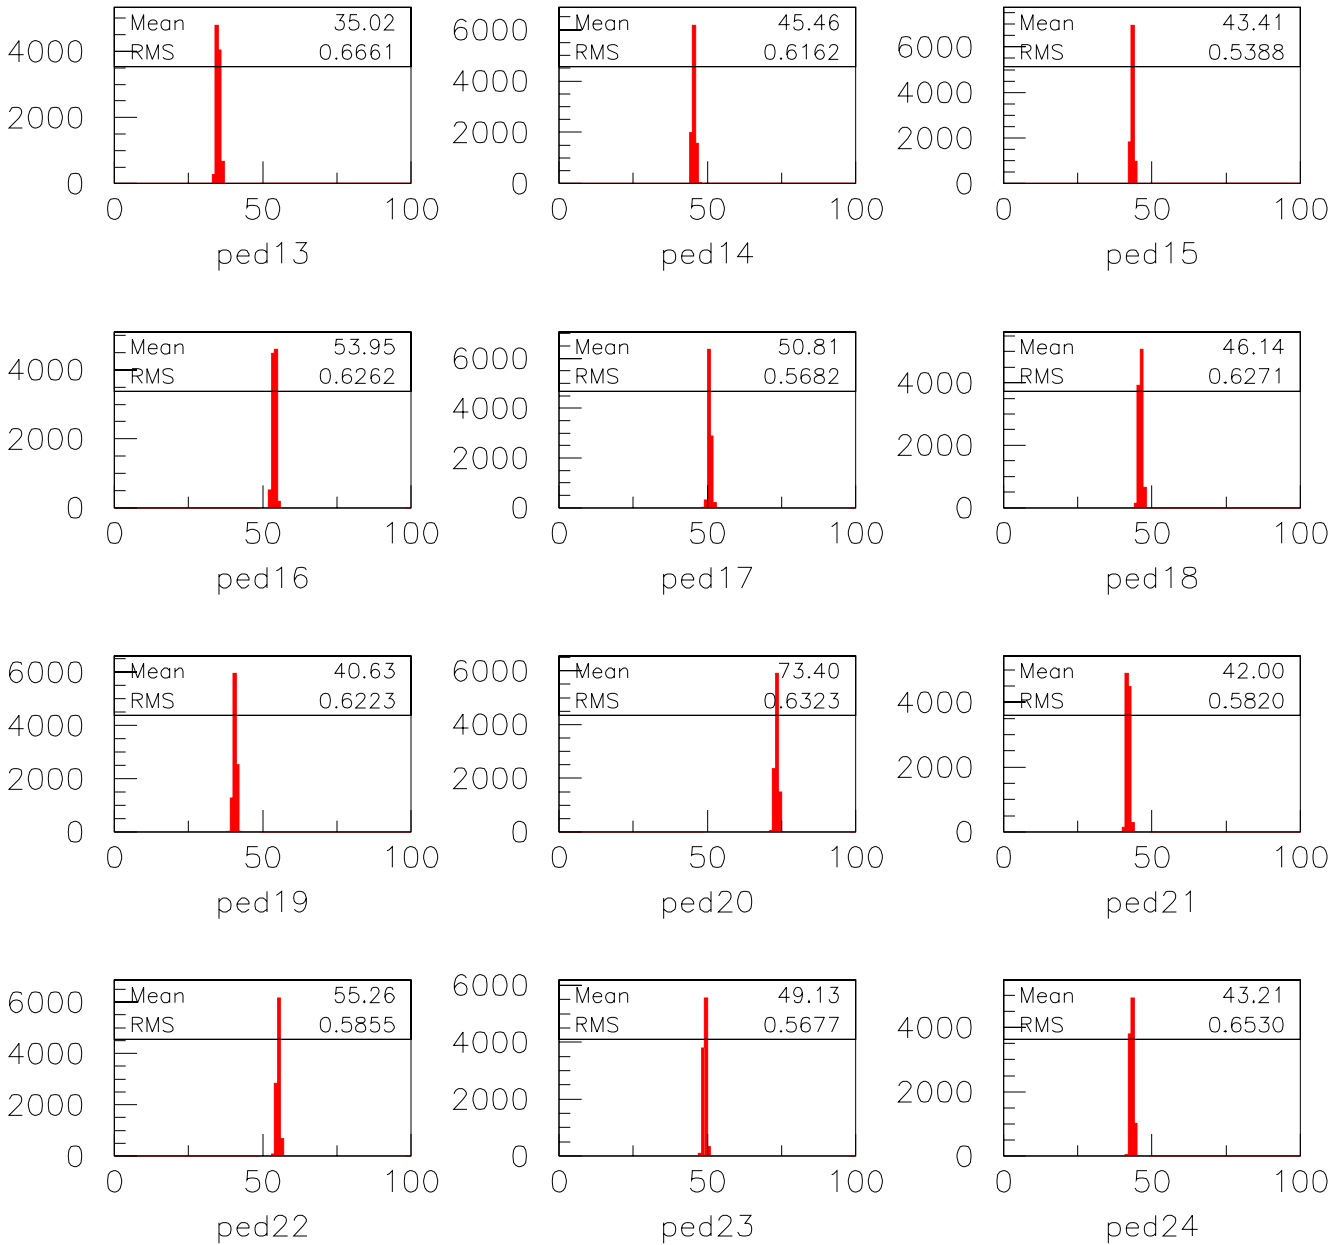

Low Gain Pedestal Run with Chicago Interface Card

Low Gain Pedestal Run with Chicago Interface Card

Low Gain Pedestal Run with Chicago Interface Card

Low Gain Pedestal Run with Chicago Interface Card