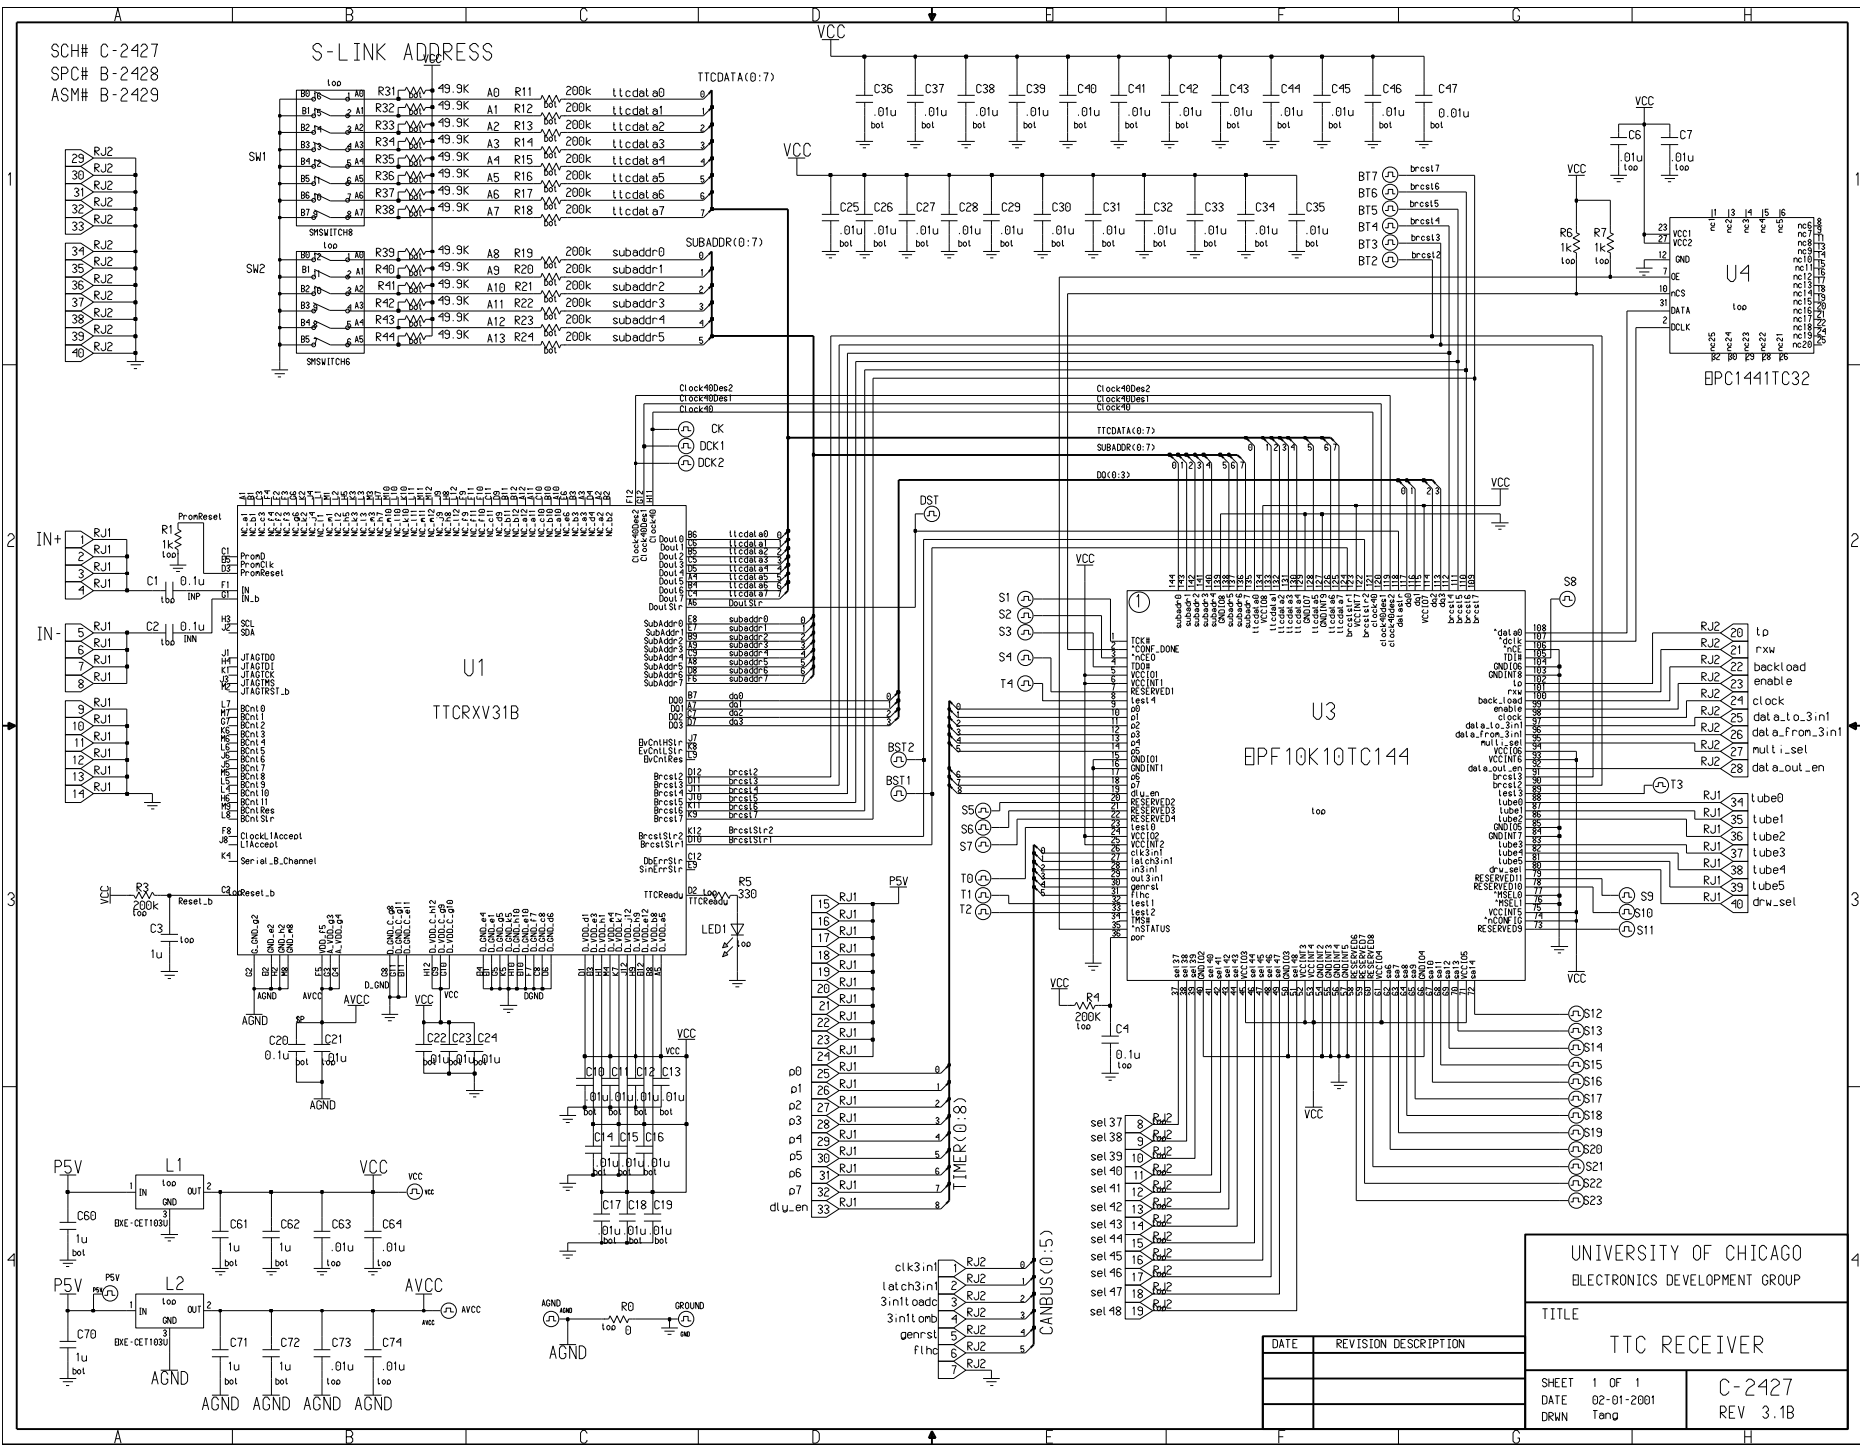

SCH# C-2427
 SPC# B-2428
 ASM# B-2429

S-LINK ADDRESS

UNIVERSITY OF CHICAGO ELECTRONICS DEVELOPMENT GROUP	
TITLE TTC RECEIVER	
DATE	REVISION DESCRIPTION
SHEET 1 OF 1	C-2427
DATE 02-01-2001	REV 3.1B
DRWN Teno	